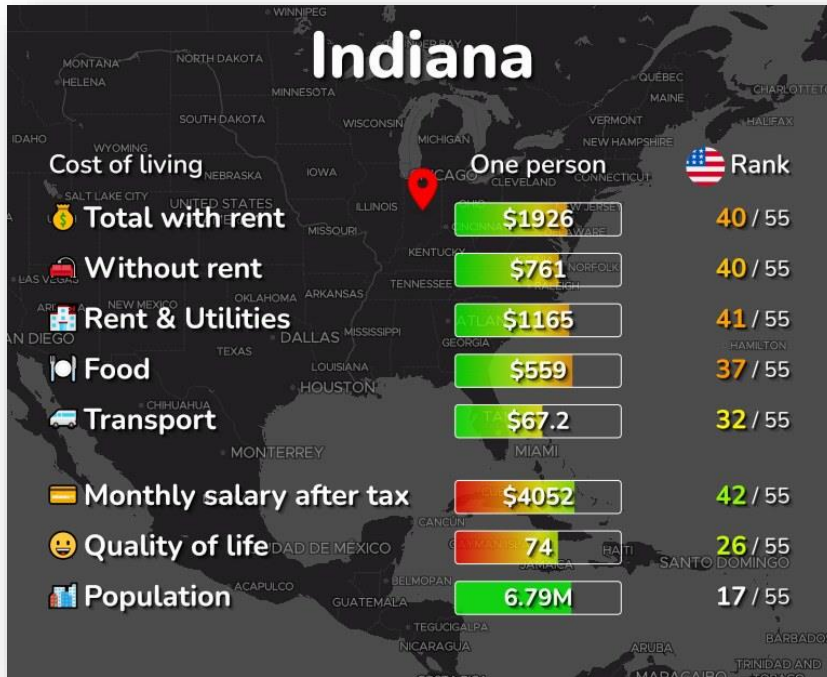

## TIME ZONES

Click here for more information:

[https://www.timetemperature.com/tzus/indiana\\_time\\_zone.shtml](https://www.timetemperature.com/tzus/indiana_time_zone.shtml)

Indiana Local Time Details	
Eastern Time Zone Abbreviations	Eastern Standard Time - is abbreviated as EST Eastern Daylight Time - is abbreviated as EDT
Central Time Zone Abbreviations	Central Standard Time - is abbreviated as CST Central Daylight Time - is abbreviated as CDT
Eastern Time Zone UTC - GMT Offset	Eastern Time Zone is GMT/UTC - 5h during Standard Time Eastern Time Zone is GMT/UTC - 4h during Daylight Saving Time
Central Time Zone UTC - GMT Offset	Central Time Zone in Indiana is GMT/UTC - 6h during Standard Time Central Time Zone in Indiana is is GMT/UTC - 5h during Daylight Saving Time
Daylight Saving Time Usage	Indiana does utilize Daylight Saving Time.
Daylight Saving Start Date	Indiana starts Daylight Saving Time on Sunday March 10, 2024 at 2:00 AM local time.
Daylight Saving End Date	Indiana ends Daylight Saving Time on Sunday November 3, 2024 at 2:00 AM local time.

# COST OF LIVING IN INDIANA

Click here for more information:

<https://livingcost.org/cost/usa/in>