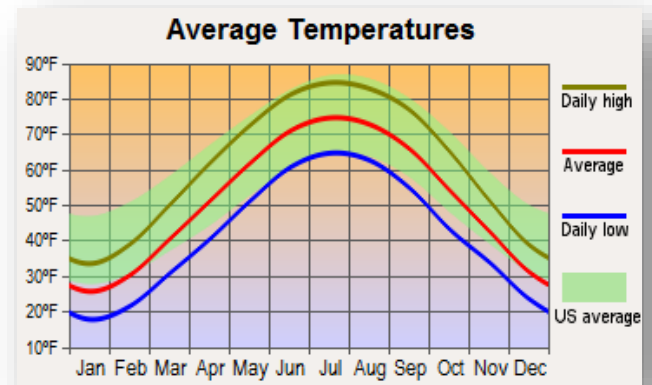

INDIANA – CLIMATE

<https://www.weather.gov/wrh/Climate?wfo=ind>

Air temperatures in Indiana have a wide annual range due to the state's location and its natural characteristics. The state record observed daily maximum temperature is 116 degrees at Collegeville on July 14, 1936. The record minimum temperature is -36 degrees observed on January 19, 1994, at New Whiteland. January is typically the coldest month of the year with normal daily maximum temperatures ranging from 31 to 38 degrees north to south across Indiana. Normal January minimums range between 15 and 21 degrees north to south. July is the warmest month with daily maximums averaging 80 to 83 degrees and minimums 63 to 65 degrees north to south. Winters have been milder than usual during the last decade due to the strong influences of El Nino on Indiana weather. Prolonged severe hot and cold spells are uncommon in Indiana.

Average annual precipitation ranges from 37 inches in northern Indiana to 47 inches in the south. May is the wettest month of the year with average rainfall between 4 and 5 inches across the state. Average rainfall decreases slightly as summer progresses. Autumn months are drier with 3 inches of rainfall typical in each month. Indiana winters are the driest time of year with less than 3 inches of precipitation commonly received each month. February is the driest month of the year statewide, then precipitation increases in March and April as the spring soil moisture recharge season begins. On average precipitation occurs every third day in Indiana.

MAJOR CITIES:

East Region	Fort Wayne
Central Region	Indianapolis
South Region	Evansville
North Region	South Bend
South Central	Bloomington