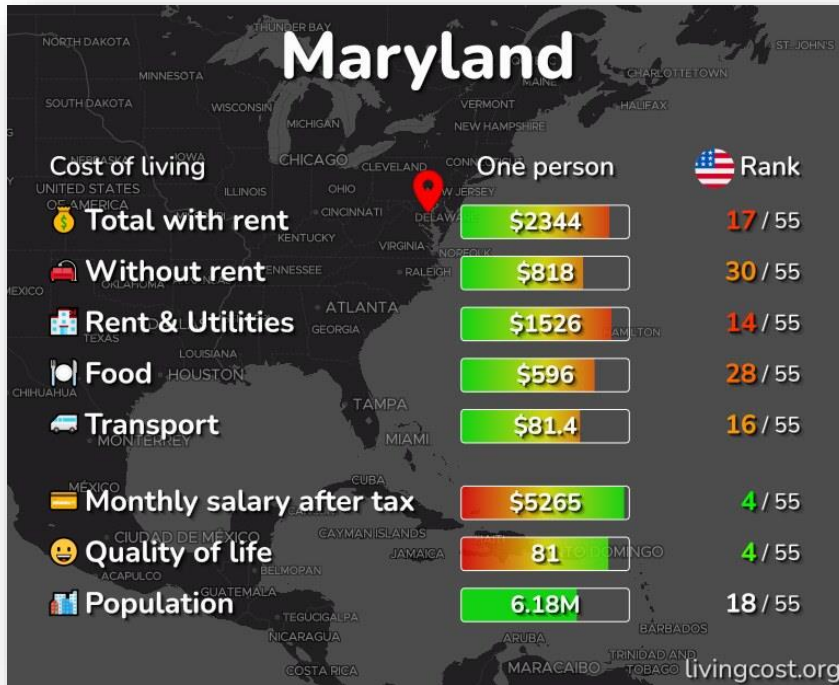

COST OF LIVING IN MARYLAND

Click here for more information:

<https://livingcost.org/cost/united-states/md>