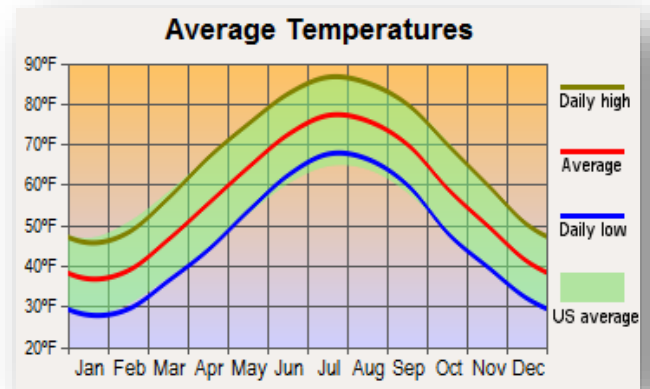

MARYLAND – CLIMATE

<https://www.britannica.com/place/Maryland-state/Climate>

Maryland has a wide array of climates, due to local variances in elevation, proximity to water, and protection from colder weather due to downslope winds.

The eastern half of Maryland—which includes the cities of Ocean City, Salisbury, Annapolis, and the southern and eastern suburbs of Washington, D.C. and Baltimore—lies on the Atlantic Coastal Plain, with flat topography and sandy or muddy soil. This region has a humid subtropical climate (Köppen Cfa), with hot, humid summers and a short, mild to cool winter; it falls under USDA Hardiness zone 8a.

The Piedmont region—which includes northern and western greater Baltimore, Westminster, Gaithersburg, Frederick, and Hagerstown—has average seasonal snowfall totals generally exceeding 20 inches (51 cm) and, as part of USDA Hardiness zones 7b and 7a temperatures below 10 °F (−12 °C) are less rare. From the Cumberland Valley on westward, the climate begins to transition to a humid continental climate (Köppen Dfa).

In western Maryland, the higher elevations of Allegany and Garrett counties—including the cities of Cumberland, Frostburg, and Oakland—display more characteristics of the humid continental zone, due in part to elevation. They fall under USDA Hardiness zones 6b and below.

MAJOR CITIES:

Middle Maryland	Baltimore
West Maryland	Hagerstown
East Maryland	Salisbury
Central Maryland	Baltimore, Annapolis