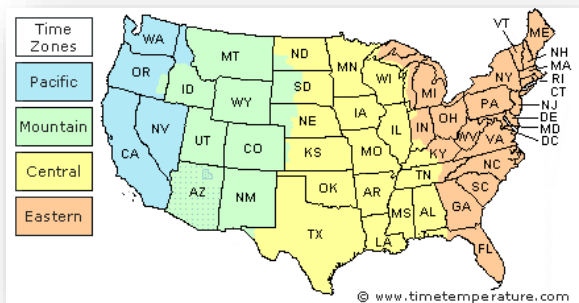

<http://supermarketpage.com/state/MD/>

SHOPPING MALLS

Click on this link for a list of shopping malls:

<https://mallseeker.com/maryland-malls.aspx>

PHARMACIES

Walgreens	CVS Pharmacy
Giant Pharmacy	Safeway
Target	Rite-Aid
Wal-Mart	

<https://local.fedex.com/en-us/md>

Click here for more information:

<https://locations.theupsstore.com/md>

TIME ZONES

Click here for more information:

https://www.timetemperature.com/tzus/maryland_time_zone.shtml