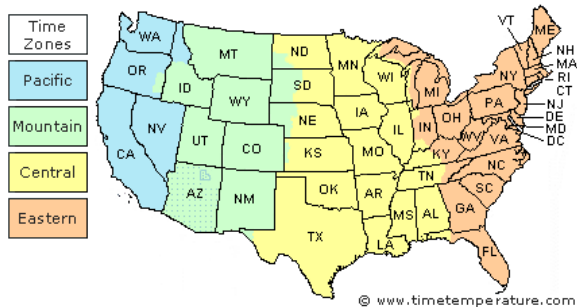

POST OFFICES / SHIPPING

Click here for more information:

<http://www.postofficehours.net/state/MA.html>

Click here for more information:

<https://local.fedex.com/en-us/ma>

Click here for more information:

<https://locations.theupsstore.com/ma>

TIME ZONES

Click here for more information:

<https://www.timetemperature.com/tzus/massachusetts_time_zone.shtml>

Massachusetts Local Time Details

Time Zone Abbreviations	Eastern Standard Time - is abbreviated as EST Eastern Daylight Time - is abbreviated as EDT
UTC - GMT Offset	Massachusetts is GMT/UTC - 5h during Standard Time Massachusetts is GMT/UTC - 4h during Daylight Saving Time
Daylight Saving Time Usage	Massachusetts does utilize Daylight Saving Time.
Daylight Saving Start Date	Massachusetts starts Daylight Saving Time on Sunday March 10, 2024 at 2:00 AM local time.
Daylight Saving End Date	Massachusetts ends Daylight Saving Time on Sunday November 3, 2024 at 2:00 AM local time.