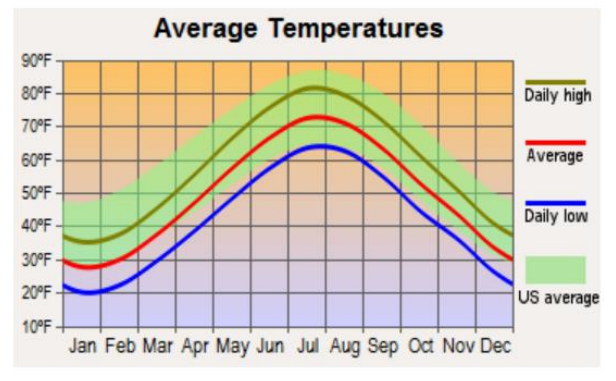

MASSACHUSETTS – CLIMATE

<https://www.timeanddate.com/weather/usa/massachusetts>

Massachusetts has a mainly humid continental climate (Köppen climate classification Dfb) with warm, humid summers and cold, snowy winters. Southeastern coastal areas show shades of a humid subtropical climate (Köppen Cfa) with relatively mild winters. The Atlantic Ocean stretches from the northeast to the southeast, while Rhode Island and Connecticut in the south, New York in the west, Vermont and New Hampshire in the north form the borders of the state. Massachusetts lies in the New England region of the northeastern United States. The distance from the relatively mild ocean waters, elevation, and terrain influence the climate in the different parts of the state.

Massachusetts, the Bay State, lies at an average elevation of 150 meters, with Mount Greylock as the highest peak at 1064 meters. The topography consists of mountains in the west and rolling hills, flatlands with marshes, lakes, and ponds along the coastal plains and the central region. Three climatic divisions prominently split the state. The Western division consists of low mountains of the Berkshire Hills and the Taconic Range. The Coastal division consists of a 10 to 20 miles wide strip along the Atlantic Coast. The Central division consists of flatlands and mountains, such as the southern White Mountains of the Monadnock region. Including the southern and eastern shores of the Cape Cod Bay, the coastline is 200 miles long.

MAJOR CITIES:

Boston
Springfield
Cambridge
New Bedford
Lynn

Fall River
Worcester
Lowell
Quincy
Brockton