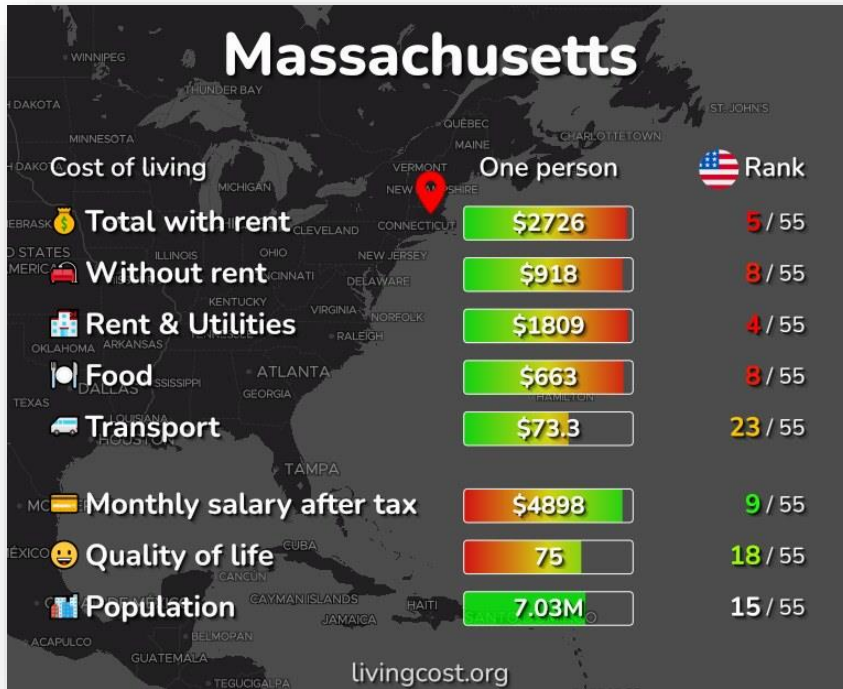

<https://local.fedex.com/en-us/ma>

Click here for more information:

<https://locations.theupsstore.com/ma>

TIME ZONES

Click here for more information:

https://www.timetemperature.com/tzus/massachusetts_time_zone.shtml

Massachusetts Local Time Details

Time Zone Abbreviations	Eastern Standard Time - is abbreviated as EST Eastern Daylight Time - is abbreviated as EDT
UTC - GMT Offset	Massachusetts is GMT/UTC - 5h during Standard Time Massachusetts is GMT/UTC - 4h during Daylight Saving Time
Daylight Saving Time Usage	Massachusetts does utilize Daylight Saving Time.
Daylight Saving Start Date	Massachusetts starts Daylight Saving Time on Sunday March 10, 2024 at 2:00 AM local time.
Daylight Saving End Date	Massachusetts ends Daylight Saving Time on Sunday November 3, 2024 at 2:00 AM local time.

COST OF LIVING IN MASSACHUSETTS

Click here for more information:

<https://livingcost.org/cost/united-states/ma>

MINIMUM WAGE

State	2024 Minimum Wage	2024 Tipped Wage
MA	\$15.00	\$6.75

Click here for more information: