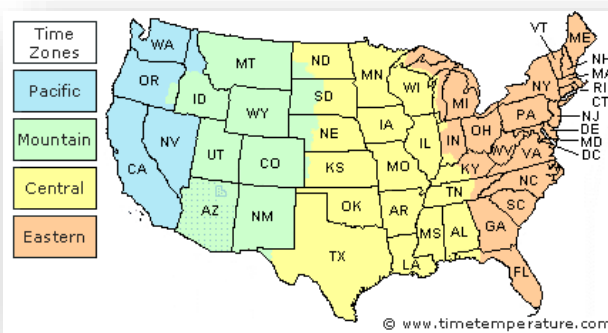

Precipitation - Western areas of the state, particularly cities near Lake Erie, can receive over 100 inches (254 cm) of snowfall annually, and the entire state receives an average of 41 inches (1,041 mm) of rainfall every year. Floods are more common in March and April than other months of the year.

TIME ZONES

Click here for more information:

https://www.timetemperature.com/tzus/pennsylvania_time_zone.shtml

Pennsylvania Local Time Details	
Time Zone Abbreviations	Eastern Standard Time - is abbreviated as EST Eastern Daylight Time - is abbreviated as EDT
UTC - GMT Offset	Pennsylvania is GMT/UTC - 5h during Standard Time Pennsylvania is GMT/UTC - 4h during Daylight Saving Time
Daylight Saving Time Usage	Pennsylvania does utilize Daylight Saving Time.
Daylight Saving Start Date	Pennsylvania starts Daylight Saving Time on Sunday March 10, 2024 at 2:00 AM local time.
Daylight Saving End Date	Pennsylvania ends Daylight Saving Time on Sunday November 3, 2024 at 2:00 AM local time.