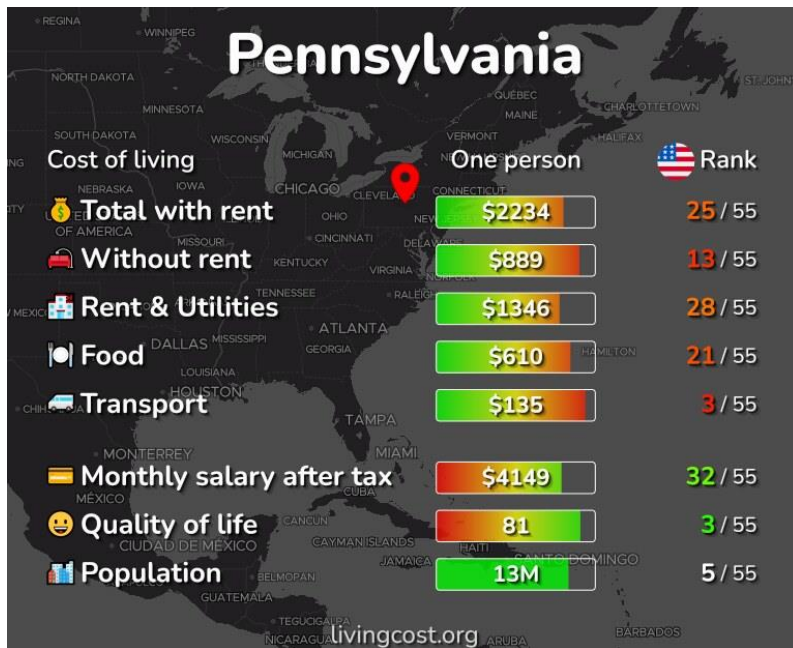

Precipitation - Western areas of the state, particularly cities near Lake Erie, can receive over 100 inches (254 cm) of snowfall annually, and the entire state receives an average of 41 inches (1,041 mm) of rainfall every year. Floods are more common in March and April than other months of the year.

TIME ZONES

Click here for more information:

https://www.timetemperature.com/tzus/pennsylvania_time_zone.shtml

Pennsylvania Local Time Details	
Time Zone Abbreviations	Eastern Standard Time - is abbreviated as EST Eastern Daylight Time - is abbreviated as EDT
UTC - GMT Offset	Pennsylvania is GMT/UTC - 5h during Standard Time Pennsylvania is GMT/UTC - 4h during Daylight Saving Time
Daylight Saving Time Usage	Pennsylvania does utilize Daylight Saving Time.
Daylight Saving Start Date	Pennsylvania starts Daylight Saving Time on Sunday March 10, 2024 at 2:00 AM local time.
Daylight Saving End Date	Pennsylvania ends Daylight Saving Time on Sunday November 3, 2024 at 2:00 AM local time.

COST OF LIVING IN PENNSYLVANIA

Click here for more information:

<https://livingcost.org/cost/united-states/pa>

MINIMUM WAGE

State	2024 Minimum Wage	2024 Tipped Wage
PA	\$7.25	\$2.83

Click here for more information: