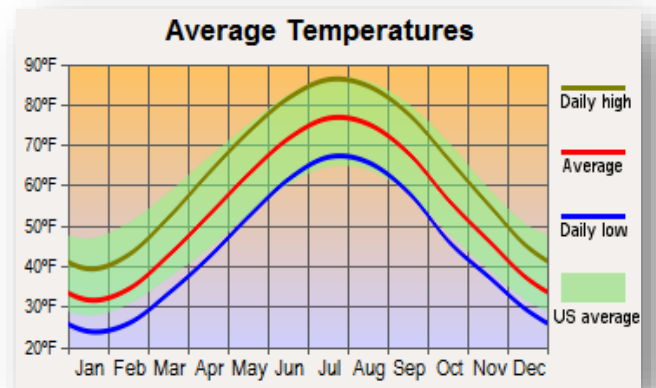

PENNSYLVANIA – CLIMATE

<https://www.britannica.com/place/Pennsylvania-state/Climate>

The climate of Pennsylvania is diverse due to the multitude of geographic features found within the state. Straddling two major climate zones, the southeastern corner of Pennsylvania has the warmest climate. Greater Philadelphia lies at the southernmost tip of the Humid continental climate zone, with some characteristics of the Humid subtropical climate that lies in Delaware and Maryland to the south. Moving west toward the mountainous interior of the state, the climate becomes markedly colder, the number of cloudy days increases, and winter snowfall amounts are greater.

Precipitation - Western areas of the state, particularly cities near Lake Erie, can receive over 100 inches (254 cm) of snowfall annually, and the entire state receives an average of 41 inches (1,041 mm) of rainfall every year. Floods are more common in March and April than other months of the year.

Pennsylvania generally has a humid continental climate characterized by wide fluctuations in seasonal temperatures, with prevailing winds from the west. The average temperature in July is about 70 °F (21 °C) and in January about 28 °F (−2 °C). The growing season varies from nearly 200 days in the southeast to only 90 days in the north-central part of the state. On average, about 40 inches (1,000 mm) of precipitation fall in the state annually. The daily weather is influenced by the passage of cyclone fronts in the westerly wind system.

MAJOR CITIES:

Middle Pennsylvania Harrisburg

West Pennsylvania Pittsburgh

East Pennsylvania Philadelphia,
Scranton

South Pennsylvania York, Lancaster