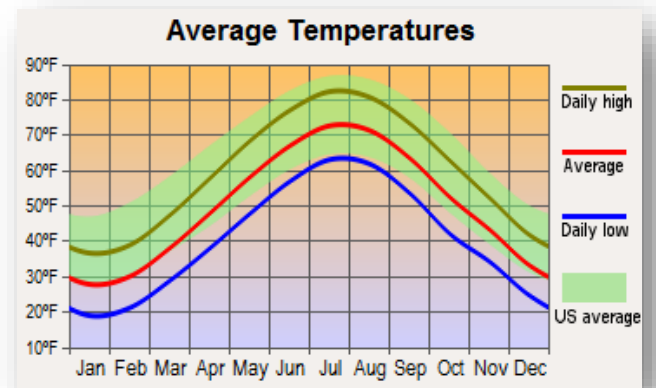

RHODE ISLAND – CLIMATE

<https://dem.ri.gov/climate/climate-overview-ri.php>

Rhode Island experiences a humid continental climate which is characterized by warm rainy summers and chilly winters. The highest temperature ever recorded in Rhode Island was 104 degrees Fahrenheit which was recorded on the 2nd of August 1975 in providence. The lowest temperature ever recorded was -23 degrees Fahrenheit (-31 degrees Celsius) which was recorded on the 5th of February 1996 in Greene. Monthly average temperatures range from 83 degree Fahrenheit (28 degrees Celsius to 20 degrees Fahrenheit (-7 degrees Celsius).

According to Koppen climate classification a humid continental climate is characterized by large seasonal variations in temperature with warm to hot summers and cold to very cold winters. Precipitation is mostly distributed throughout the year. Winter precipitation is mostly in the form of snowfall. Snow cover is often very deep. Most summer rainfall is accompanied by thunderstorms with occasional tropical systems. According to Koppen climate classification mean temperatures for the coldest month in regions that experience a humid continental climate like Rhode Island are below 26.6 degrees Fahrenheit (-3 degree Celsius). In such a climate there has to be at least 3 months whose temperatures are equal to or above 50 degrees Fahrenheit (10 degrees Celsius).

MAJOR CITIES:

Providence	Cranston
Warwick	Pawtucket
East Providence	Woonsocket
Newport	Central Falls