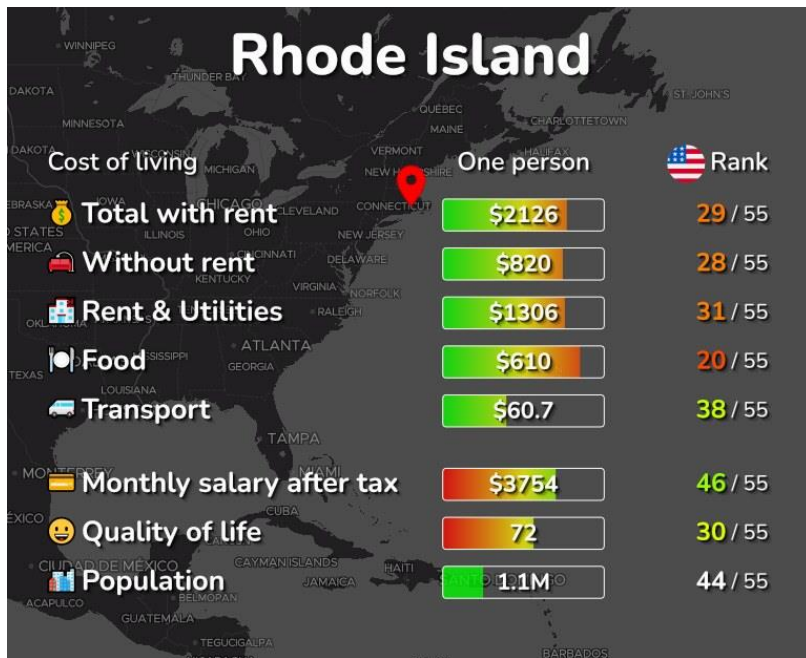

TIME ZONES

Click here for more information:

https://www.timetemperature.com/tzus/rhode_island_time_zone.shtml

Rhode Island Local Time Details

Time Zone Abbreviations	Eastern Standard Time - is abbreviated as EST Eastern Daylight Time - is abbreviated as EDT
UTC - GMT Offset	Rhode Island is GMT/UTC - 5h during Standard Time Rhode Island is GMT/UTC - 4h during Daylight Saving Time
Daylight Saving Time Usage	Rhode Island does utilize Daylight Saving Time.
Daylight Saving Start Date	Rhode Island starts Daylight Saving Time on Sunday March 10, 2024 at 2:00 AM local time.
Daylight Saving End Date	Rhode Island ends Daylight Saving Time on Sunday November 3, 2024 at 2:00 AM local time.

COST OF LIVING IN RHODE ISLAND

Click here for more information:

<https://livingcost.org/cost/united-states/ri>

MINIMUM WAGE

State	2024 Minimum Wage	2024 Tipped Wage
RI	\$14.00	\$3.89

Click here for more information: