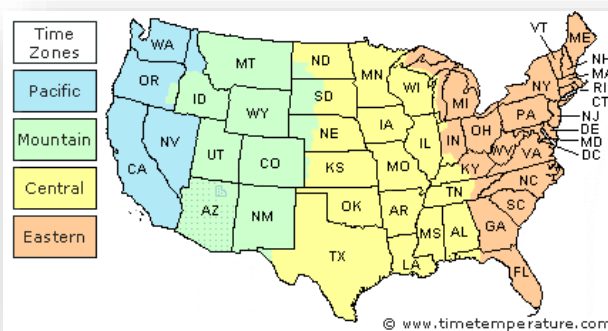

MAJOR CITIES:

Providence	Cranston
Warwick	Pawtucket
East Providence	Woonsocket
Newport	Central Falls

CULTURAL ACTIVITIES

Click on these sites for more cultural activity ideas:

- <https://travel.usnews.com/features/top-things-to-do-in-rhode-island>
- <https://wanderingwheatleys.com/best-things-to-do-in-rhode-island/>
- <https://www.busytourist.com/things-to-do-in-rhode-island/>

TIME ZONES

Click here for more information:

https://www.timetemperature.com/tzus/rhode_island_time_zone.shtml

Rhode Island Local Time Details

Time Zone Abbreviations	Eastern Standard Time - is abbreviated as EST Eastern Daylight Time - is abbreviated as EDT
UTC - GMT Offset	Rhode Island is GMT/UTC - 5h during Standard Time Rhode Island is GMT/UTC - 4h during Daylight Saving Time
Daylight Saving Time Usage	Rhode Island does utilize Daylight Saving Time.
Daylight Saving Start Date	Rhode Island starts Daylight Saving Time on Sunday March 10, 2024 at 2:00 AM local time.
Daylight Saving End Date	Rhode Island ends Daylight Saving Time on Sunday November 3, 2024 at 2:00 AM local time.