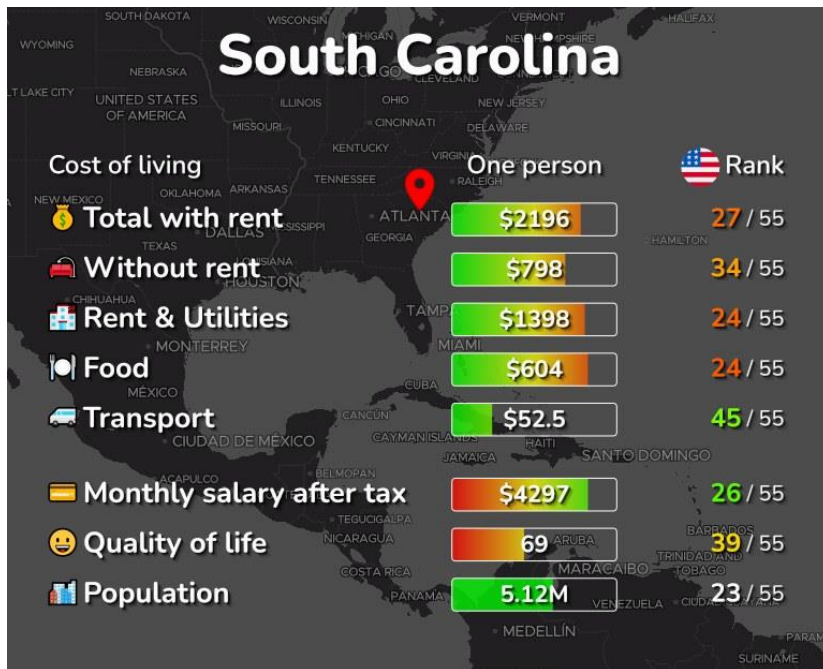

<https://local.fedex.com/en-us/sc>

Click here for more information:

<https://locations.theupsstore.com/sc>

TIME ZONES

Click here for more information:

<https://www.timetemperature.com/tzus/south-carolina-time-zone.shtml>

COST OF LIVING IN SOUTH CAROLINA

Click here for more information:

<https://livingcost.org/cost/united-states/sc>

MINIMUM WAGE

State	2024 Minimum Wage	2024 Tipped Wage
SC	\$7.25	\$2.13

Click here for more information: