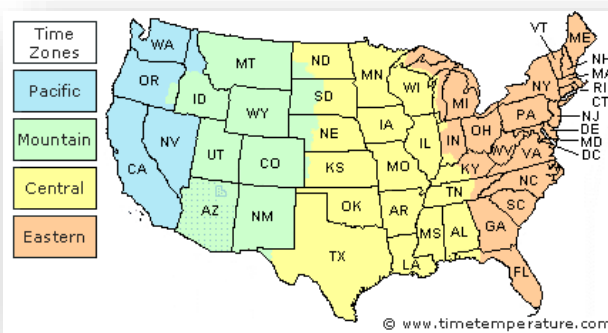

POST OFFICES / SHIPPING

Click here for more information:

<http://www.postofficehours.net/state/SC.html>

Click here for more information:

<https://local.fedex.com/en-us/sc>

Click here for more information:

<https://locations.theupsstore.com/sc>

TIME ZONES

Click here for more information:

<https://www.timetemperature.com/tzus/south-carolina-time-zone.shtml>

South Carolina Local Time Details	
Time Zone Abbreviations	Eastern Standard Time - is abbreviated as EST Eastern Daylight Time - is abbreviated as EDT
UTC - GMT Offset	South Carolina is GMT/UTC - 5h during Standard Time South Carolina is GMT/UTC - 4h during Daylight Saving Time
Daylight Saving Time Usage	South Carolina does utilize Daylight Saving Time.
Daylight Saving Start Date	South Carolina starts Daylight Saving Time on Sunday March 10, 2024 at 2:00 AM local time.
Daylight Saving End Date	South Carolina ends Daylight Saving Time on Sunday November 3, 2024 at 2:00 AM local time.