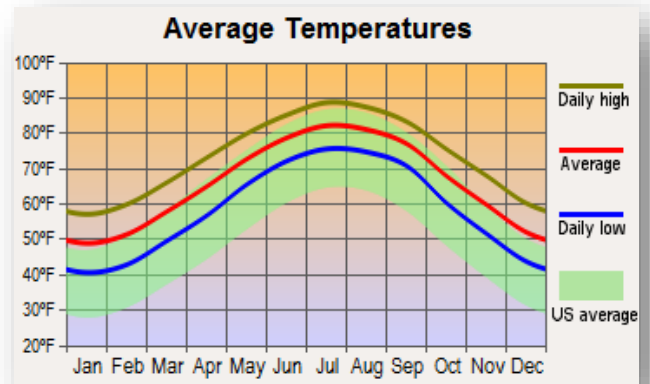

SOUTH CAROLINA – CLIMATE

<https://www.dnr.sc.gov/climate/sco/Publications/SCClimateOverview.pdf>

South Carolina has a humid, subtropical climate. Average temperatures range from 68°F (20°C) on the coast to 58°F (14°C) in the northwest, with colder temperatures in the mountains. Summers are hot: in the central part of the state, temperatures often exceed 90°F (32°C), with a record of 111°F (44°C) set at Camden on 28 June 1954. In the northwest, temperatures of 32°F (0°C) or less occur from 50 to 70 days a year; the record low for the state is -20°F (-29°C), set at Caesars Head Mountain on 18 January 1977. The daily mean temperature at Columbia is 44°F (7°C) in January and 81°F (27°C) in July.

Rainfall is ample throughout the state, averaging 48.3 in (122.7 cm) annually at Columbia (1971– 2000) and ranging from 38 in (97 cm) in the central region to 52 in (132 cm) in the upper piedmont. Snow and sleet (averaging 2 in/5 cm a year at Columbia) occur about three times annually, but more frequently and heavily in the mountains.

Tornadoes happen mostly in the spring, with a secondary peak in November. Hail and damaging winds often occur in summertime thunderstorms. Tornadoes are very uncommon in the summer unless a tropical disturbance were to spawn one.

MAJOR CITIES:

Central South Carolina	Columbia
Southeast South Carolina	Charleston
North South Carolina	Rock Hill
Northwest South Carolina	Greenville