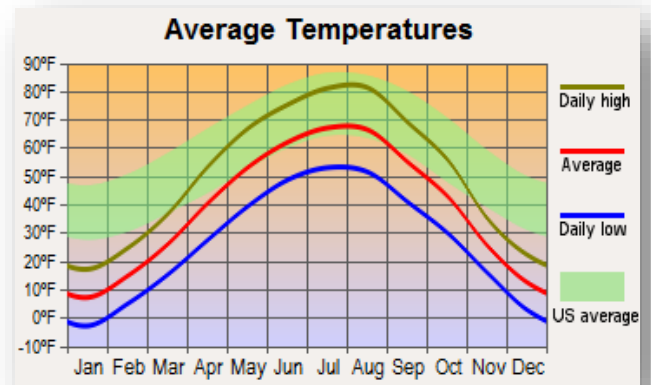

SOUTH DAKOTA – CLIMATE

<https://www.worlddata.info/america/usa/climate-south-dakota.php>

South Dakota has an interior continental climate, with hot summers, extremely cold winters, high winds, and periodic droughts. The normal January temperature is 12°F (−11°C); the normal July temperature, 74°F (23°C).

The record low temperature is −58°F (−50°C), set at McIntosh on 17 February 1936; the record high, 120°F (49°C), at Gannvalley on 5 July 1936. Normal annual precipitation (1971–2000) averaged 24.7 in (62.7 cm) in Sioux Falls in the southeast, decreasing to less than 13 in (33 cm) in the northwest. Sioux Falls receives an average of 41 in (104 cm) of snow per year.

South Dakota is one of the coldest regions in the United States of America with an average daily high temperature of only 15 degrees. The climate is varied and offers seasons with strong winters and warm summers. The number of hours of sunshine refers to the time when the sun is actually visible.

Unlike some states, South Dakota celebrates four distinct seasons. Each holds its own charm and weather patterns, although wind is possible no matter what the season.

MAJOR CITIES:

South East SD
Glacial Lakes SD
Great Lakes SD
Black Hills SD

Sioux Falls
Aberdeen
Pierre
Rapid City