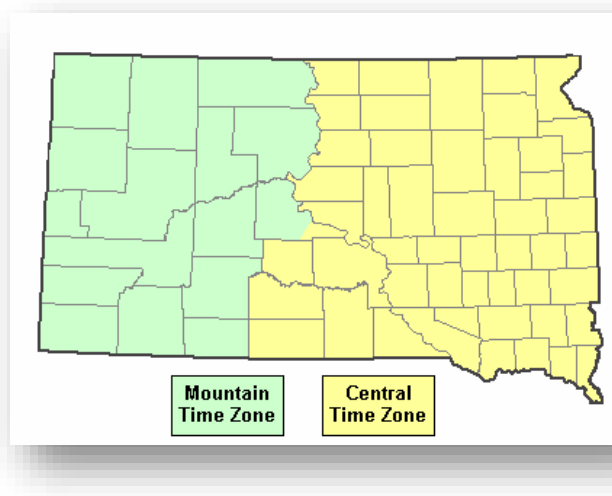

POST OFFICES / SHIPPING

Click here for more information:

<http://www.postofficehours.net/state/SD.html>

Click here for more information:

<https://local.fedex.com/en-us/sd>

Click here for more information:

<https://locations.theupsstore.com/sd>

TIME ZONES

Click here for more information:

<https://www.timetemperature.com/tzus/south-dakota-time-zone.shtml>

South Dakota Local Time Details

Central Time Zone Abbreviations	Central Standard Time - is abbreviated as CST Central Daylight Time - is abbreviated as CDT
Mountain Time Zone Abbreviations	Mountain Standard Time - is abbreviated as MST Mountain Daylight Time - is abbreviated as MDT
Central Time Zone UTC - GMT Offset	Central Time Zone is GMT/UTC - 6h during Standard Time Central Time Zone is GMT/UTC - 5h during Daylight Saving Time
Mountain Time Zone UTC - GMT Offset	Mountain Time Zone is GMT/UTC - 7h during Standard Time Mountain Time Zone is GMT/UTC - 6h during Daylight Saving Time
Daylight Saving Time Usage	South Dakota does utilize Daylight Saving Time.
Daylight Saving Start Date	South Dakota starts Daylight Saving Time on Sunday March 10, 2024 at 2:00 AM local time.
Daylight Saving End Date	South Dakota ends Daylight Saving Time on Sunday November 3, 2024 at 2:00 AM local time.