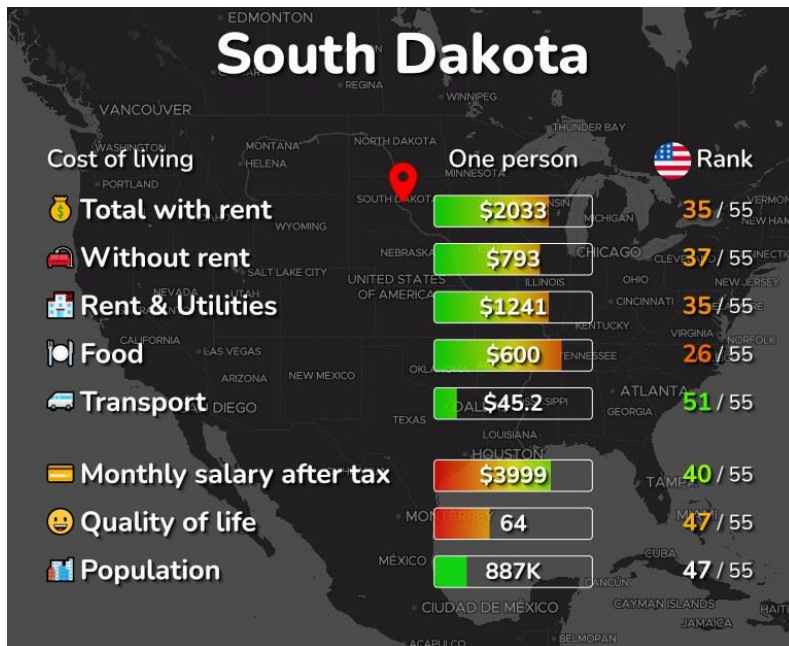

COST OF LIVING IN SOUTH DAKOTA

Click here for more information:

<https://livingcost.org/cost/united-states/sd>