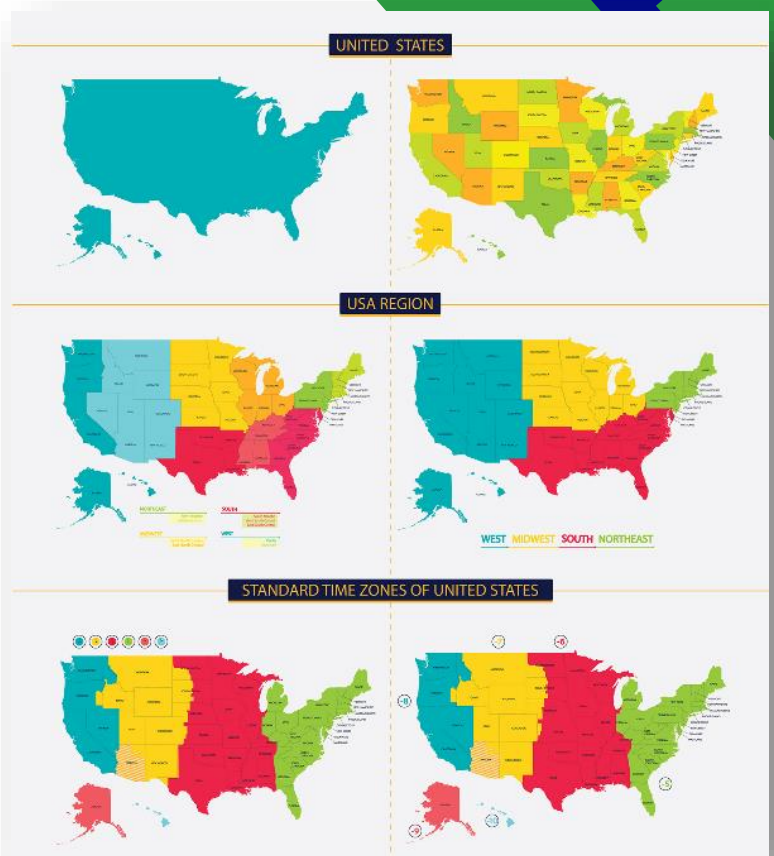

Click on this link for more grocery stores:

<http://supermarketpage.com/state/IN/>

SHOPPING MALLS

Click on this link for a list of shopping malls:

<https://mallseeker.com/indiana-malls.aspx>

PHARMACIES

Walgreens	CVS Pharmacy
Target	Kroger
Rite Aid	Wal-Mart

Click here to locate other pharmacies:

<https://www.goodrx.com/pharmacy-near-me/all/in>

POST OFFICES / SHIPPING

United States Postal Service

Click here for more information:

<http://www.postofficehours.net/state/IN.html>

FederalExpress

Click here for more information:

<https://local.fedex.com/en-us/in>

UPS

Click here for more information:

<https://locations.theupsstore.com/in>

TIME ZONES INDIANA

Click here for more information:

https://www.timetemperature.com/tzus/indiana_time_zone.shtml

COST OF LIVING IN INDIANA

Click here for more information:

<https://livingcost.org/cost/united-states/in>

MINIMUM WAGE

State	2024 Minimum Wage	2024 Tipped Wage
IN	\$7.25	\$2.13